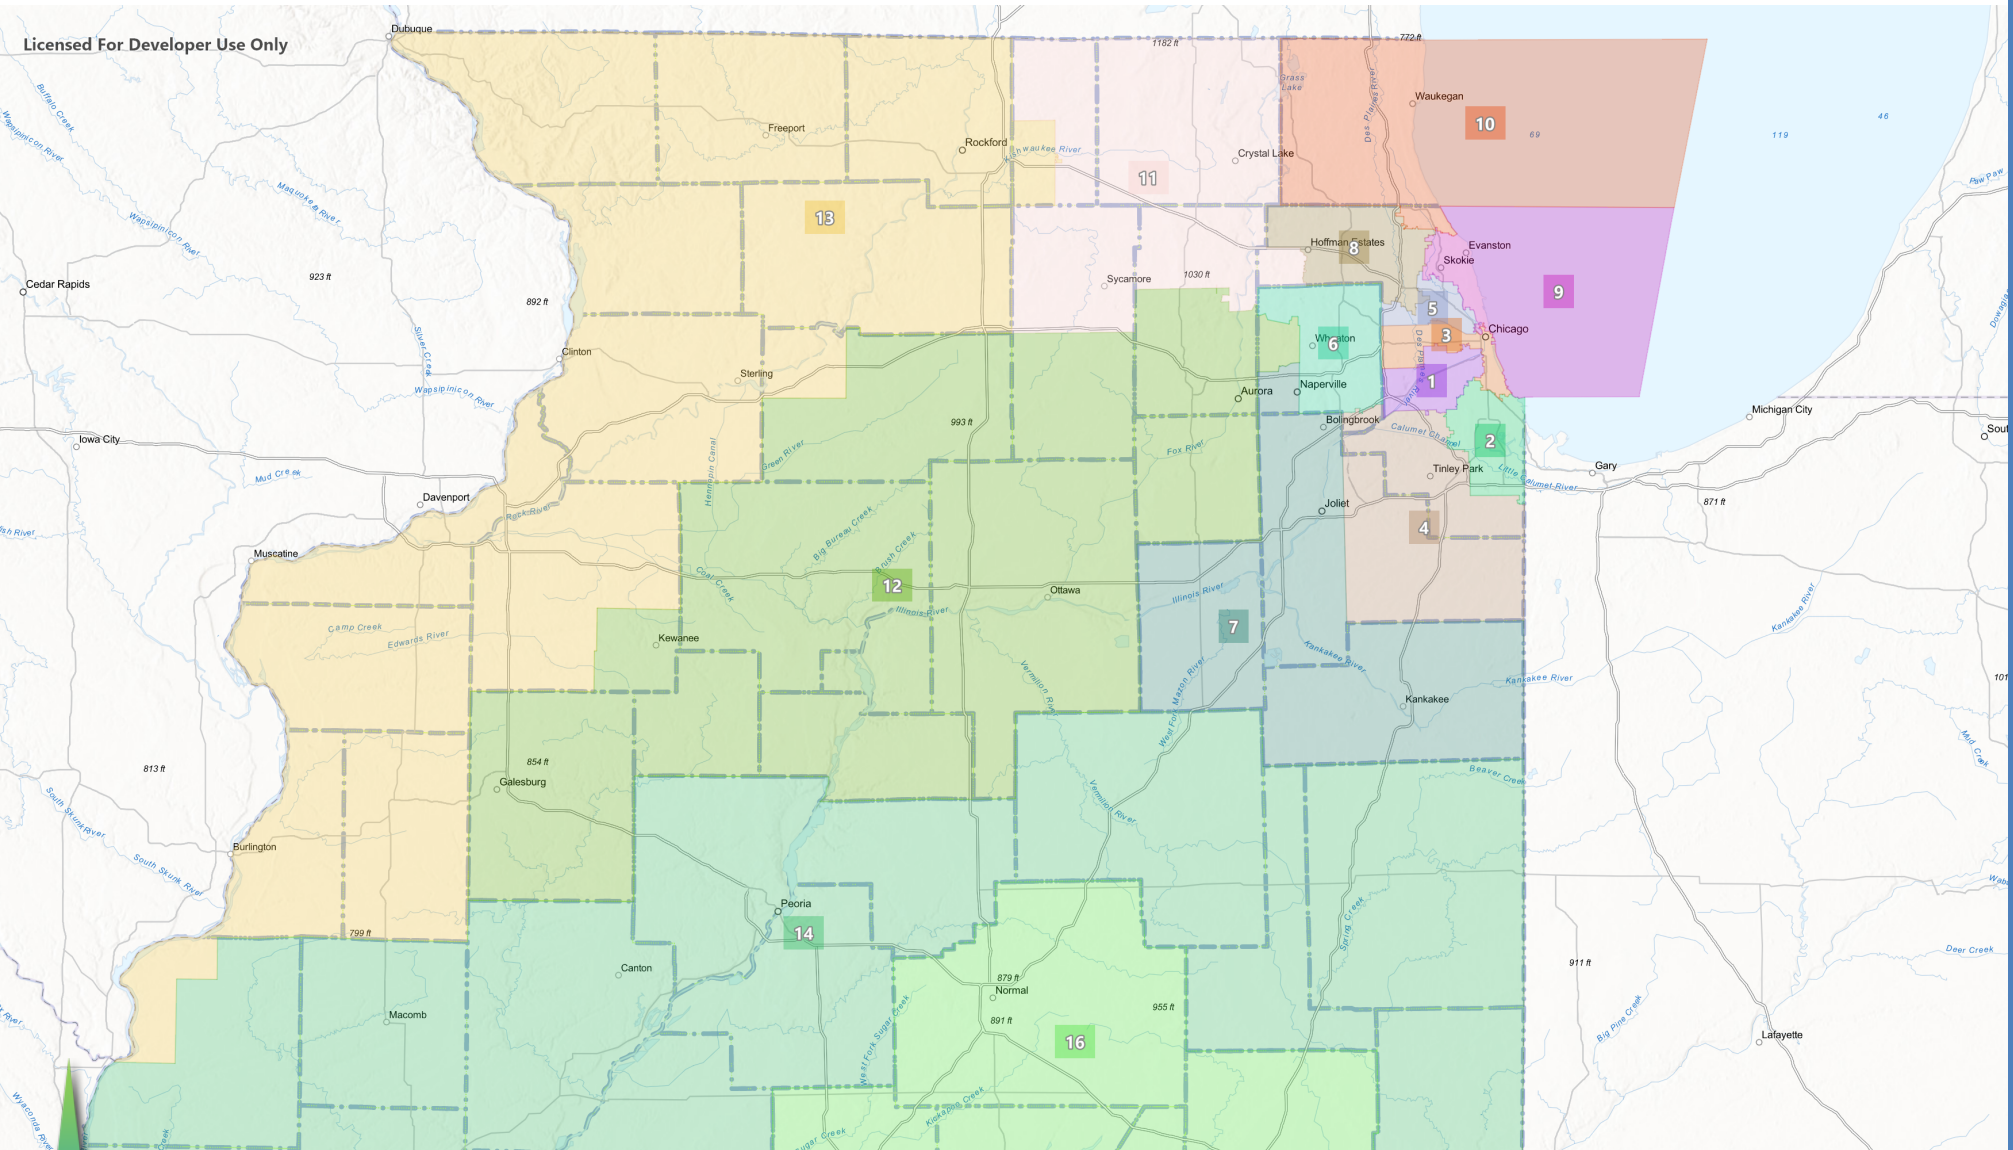

Congressional Map Submission - Jake Kaplan

Northern Illinois

Licensed For Developer Use Only